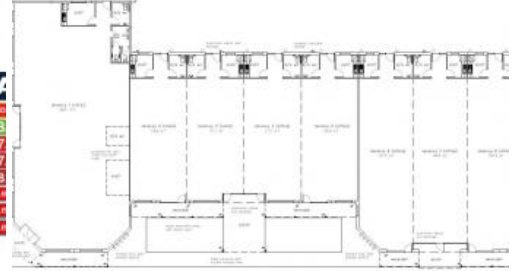

EXCITING NEW OPPORTUNITY - ONLY 4 TENANCIES LEFT!

VARIOUS USES

BRAND NEW FITOUT TO SUIT

LANDLORD INCENTIVES

MAIN ROAD EXPOSURE

4 SHOPS AVAILABLE FOR LEASE:

SHOP 1: LEASED

SHOP 2: 118 SQM (APPROX.)

SHOP 3: 117 SQM (APPROX.)

SHOP 4: 117 SQM (APPROX.)

SHOP 5: 118 SQM (APPROX.)

Price

Contact Agent

Property Type

commercial

Property ID